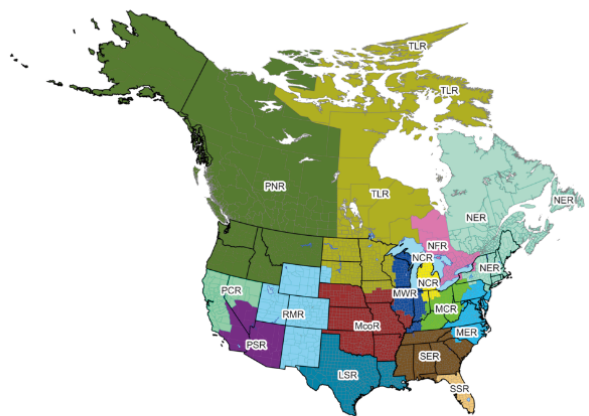

The Sunshine Region (SSR) of the NMRA encompasses all of the State of Florida except for a small western portion of the Panhandle. We currently support members within four distinct geographical areas: the Northern, Eastern, Western, and Southern Divisions....

Sunshine Region

of the National Model Railroad Association

There's no better way to get more fun out of model railroading than to join the National Model Railroad Association...

A worldwide organization of 16,000 members that's dedicated to helping model railroaders fully enjoy their hobby. NMRA membership brings you the fellowship of members right in your own community. The SSR is one Region of 17 internationally and maintains 4 of over 150 Divisions within the national organization dedicated to serving Florida's Model Railroading community